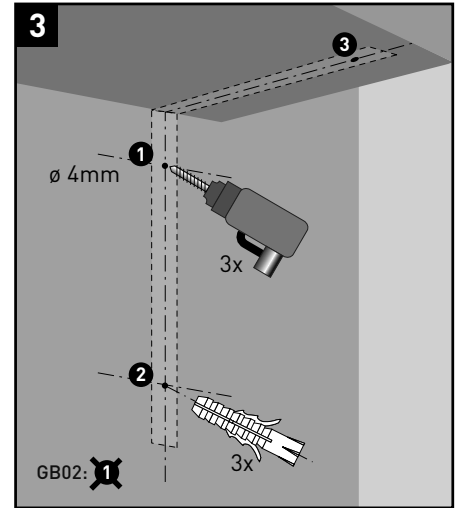

* Tested by University of Ostend, and applies where loading is evenly distributed across the brackets.

GB02

70 x 490 x 400mm
2³/₄" x 19⁹/₃₂" x 15³/₄"
structural max. 35kg*

GB03

70 x 630 x 580mm
2³/₄" x 24¹³/₁₆" x 22⁷/₈"
structural max. 75kg*

GB04

50 x 745 x 770mm
2" x 29⁵/₁₆" x 30⁵/₁₆"
structural max. 75kg*

GB02: 2x
 GB03/04: 3x

GB02: 2x
 GB03/04: 3x

Clip on Screw Caps

GB02: 2x
 GB03/04: 3x