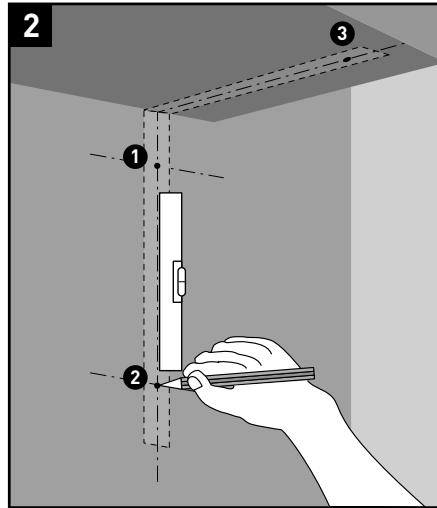

GB02: 2x
GB03/04: 3x

GB02: 2x
GB03/04: 3x

Clip on Screw Caps

GB02: 2x
GB03/04: 3x