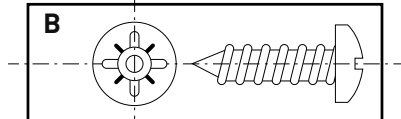

GB02: 2x
GB03/04: 3x