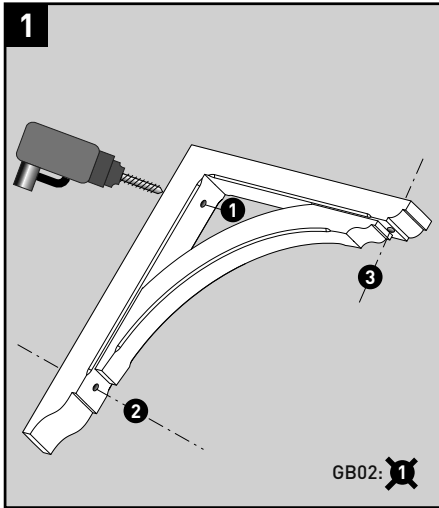

* Tested by University of Ostend, and applies where loading is evenly distributed across the brackets.

GB02

70 x 490 x 400mm
2³/₄" x 19⁹/₃₂" x 15³/₄"
structural max. 35kg*

GB03

70 x 630 x 580mm
2³/₄" x 24¹³/₁₆" x 22⁷/₈"
structural max. 75kg*

GB04

50 x 745 x 770mm
2" x 29⁵/₁₆" x 30⁵/₁₆"
structural max. 75kg*

GB02: 2x
 GB03/04: 3x

GB02: 2x
 GB03/04: 3x

Clip on Screw Caps

GB02: 2x
 GB03/04: 3x