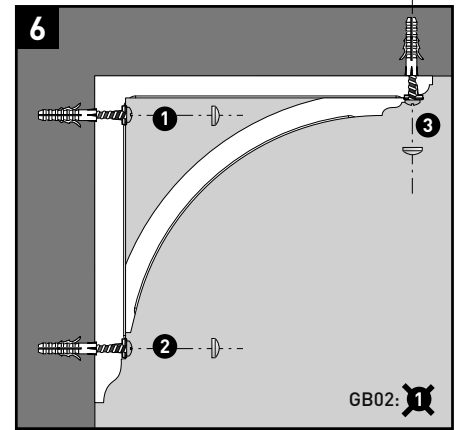

* Tested by University of Ostend, and applies where loading is evenly distributed across the brackets.

GB02

70 x 490 x 400mm
2³/₄" x 19⁹/₃₂" x 15³/₄"
structural max. 35kg*

GB03

70 x 630 x 580mm
2³/₄" x 24¹³/₁₆" x 22⁷/₈"
structural max. 75kg*

GB04

50 x 745 x 770mm
2" x 29⁵/₁₆" x 30⁵/₁₆"
structural max. 75kg*

GB02: 2x
 GB03/04: 3x

GB02: 2x
 GB03/04: 3x

Clip on Screw Caps

GB02: 2x
 GB03/04: 3x