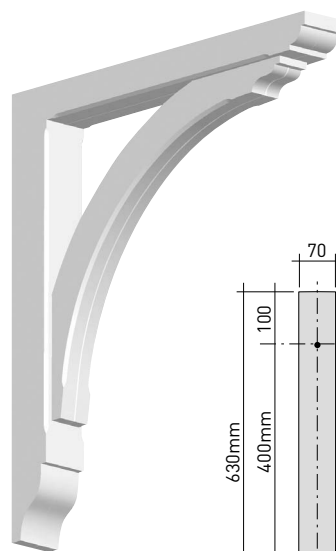

* Tested by University of Ostend, and applies where loading is evenly distributed across the brackets.

GB02

70 x 490 x 400mm
2³/₄" x 19⁹/₃₂" x 15³/₄"
structural max. 35kg*

GB03

70 x 630 x 580mm
2³/₄" x 24¹³/₁₆" x 22⁷/₈"
structural max. 75kg*

GB04

50 x 745 x 770mm
2" x 29⁵/₁₆" x 30⁵/₁₆"
structural max. 75kg*

GB02: 2x
 GB03/04: 3x

GB02: 2x
 GB03/04: 3x

Clip on Screw Caps

GB02: 2x
 GB03/04: 3x