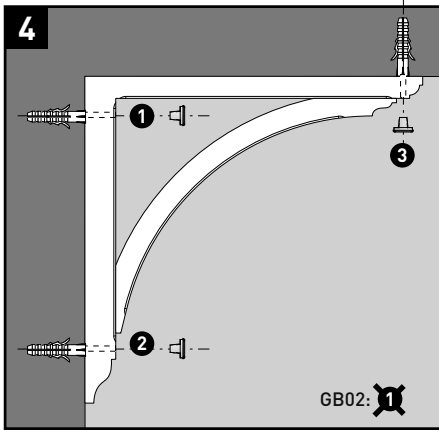

* Tested by University of Ostend, and applies where loading is evenly distributed across the brackets.

GB02

70 x 490 x 400mm
2³/₄" x 19⁹/₃₂" x 15³/₄"
structural max. 35kg*

GB03

70 x 630 x 580mm
2³/₄" x 24¹³/₁₆" x 22⁷/₈"
structural max. 75kg*

GB04

50 x 745 x 770mm
2" x 29⁵/₁₆" x 30⁵/₁₆"
structural max. 75kg*

GB02: 2x
 GB03/04: 3x

GB02: 2x
 GB03/04: 3x

Clip on Screw Caps

GB02: 2x
 GB03/04: 3x