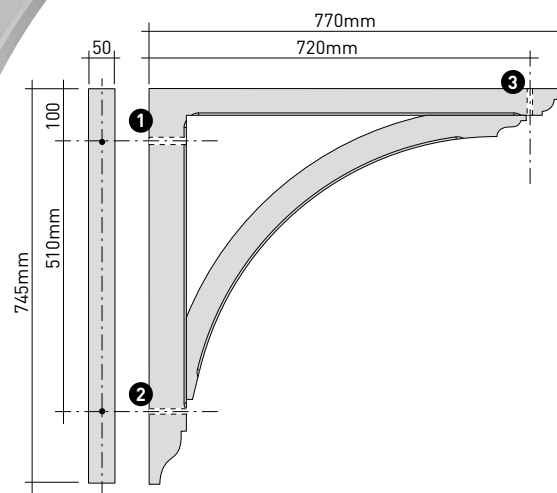

* Tested by University of Ostend, and applies where loading is evenly distributed across the brackets.

GB02

70 x 490 x 400mm
2³/₄" x 19⁹/₃₂" x 15³/₄"
structural max. 35kg*

GB03

70 x 630 x 580mm
2³/₄" x 24¹³/₁₆" x 22⁷/₈"
structural max. 75kg*

GB04

50 x 745 x 770mm
2" x 29⁵/₁₆" x 30⁵/₁₆"
structural max. 75kg*

GB02: 2x
 GB03/04: 3x

GB02: 2x
 GB03/04: 3x

Clip on Screw Caps

GB02: 2x
 GB03/04: 3x