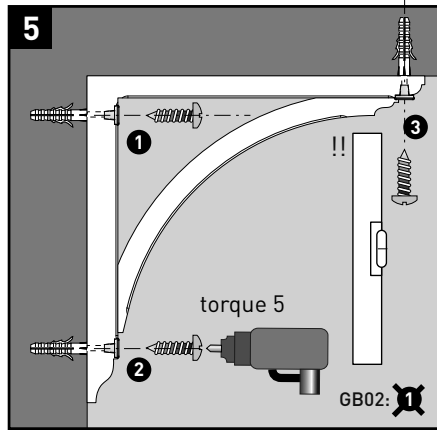

* Tested by University of Ostend, and applies where loading is evenly distributed across the brackets.

GB02

70 x 490 x 400mm
2³/₄" x 19⁹/₃₂" x 15³/₄"
structural max. 35kg*

GB03

70 x 630 x 580mm
2³/₄" x 24¹³/₁₆" x 22⁷/₈"
structural max. 75kg*

GB04

50 x 745 x 770mm
2" x 29⁵/₁₆" x 30⁵/₁₆"
structural max. 75kg*

GB02: 2x
 GB03/04: 3x

GB02: 2x
 GB03/04: 3x

Clip on Screw Caps

GB02: 2x
 GB03/04: 3x