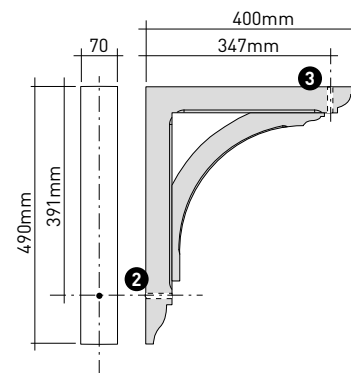

* Tested by University of Ostend, and applies where loading is evenly distributed across the brackets.

GB02

70 x 490 x 400mm
2³/₄" x 19⁹/₃₂" x 15³/₄"
structural max. 35kg*

GB03

70 x 630 x 580mm
2³/₄" x 24¹³/₁₆" x 22⁷/₈"
structural max. 75kg*

GB04

50 x 745 x 770mm
2" x 29⁵/₁₆" x 30⁵/₁₆"
structural max. 75kg*

GB02: 2x
 GB03/04: 3x

GB02: 2x
 GB03/04: 3x

Clip on Screw Caps

GB02: 2x
 GB03/04: 3x