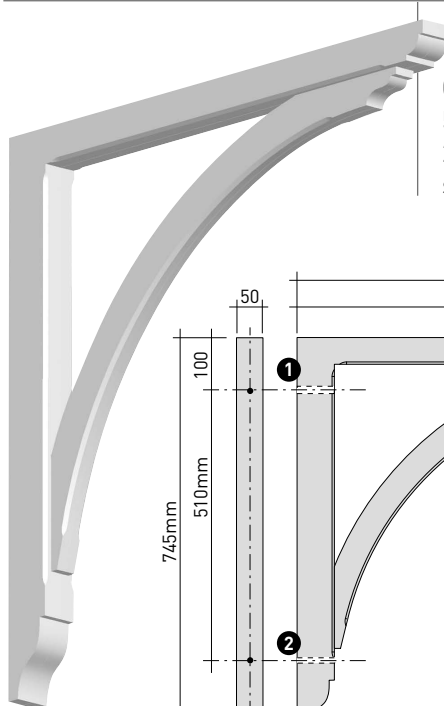

* Tested by University of Ostend, and applies where loading is evenly distributed across the brackets.

GB02

70 x 490 x 400mm
2³/₄" x 19⁹/₃₂" x 15³/₄"
structural max. 35kg*

GB03

70 x 630 x 580mm
2³/₄" x 24¹³/₁₆" x 22⁷/₈"
structural max. 75kg*

GB04

50 x 745 x 770mm
2" x 29⁵/₁₆" x 30⁵/₁₆"
structural max. 75kg*

GB02: 2x
 GB03/04: 3x

GB02: 2x
 GB03/04: 3x

Clip on Screw Caps

GB02: 2x
 GB03/04: 3x