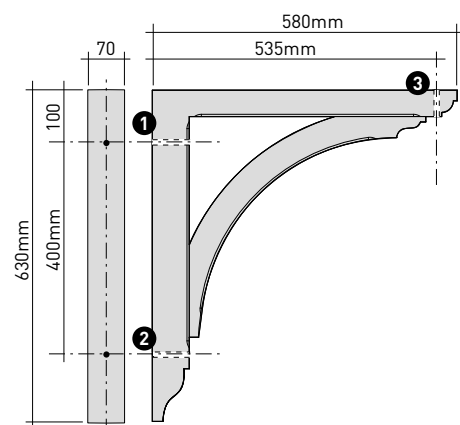

* Tested by University of Ostend, and applies where loading is evenly distributed across the brackets.

GB02

70 x 490 x 400mm
2³/₄" x 19⁹/₃₂" x 15³/₄"
structural max. 35kg*

GB03

70 x 630 x 580mm
2³/₄" x 24¹³/₁₆" x 22⁷/₈"
structural max. 75kg*

GB04

50 x 745 x 770mm
2" x 29⁵/₁₆" x 30⁵/₁₆"
structural max. 75kg*

GB02: 2x
 GB03/04: 3x

GB02: 2x
 GB03/04: 3x

Clip on Screw Caps

GB02: 2x
 GB03/04: 3x